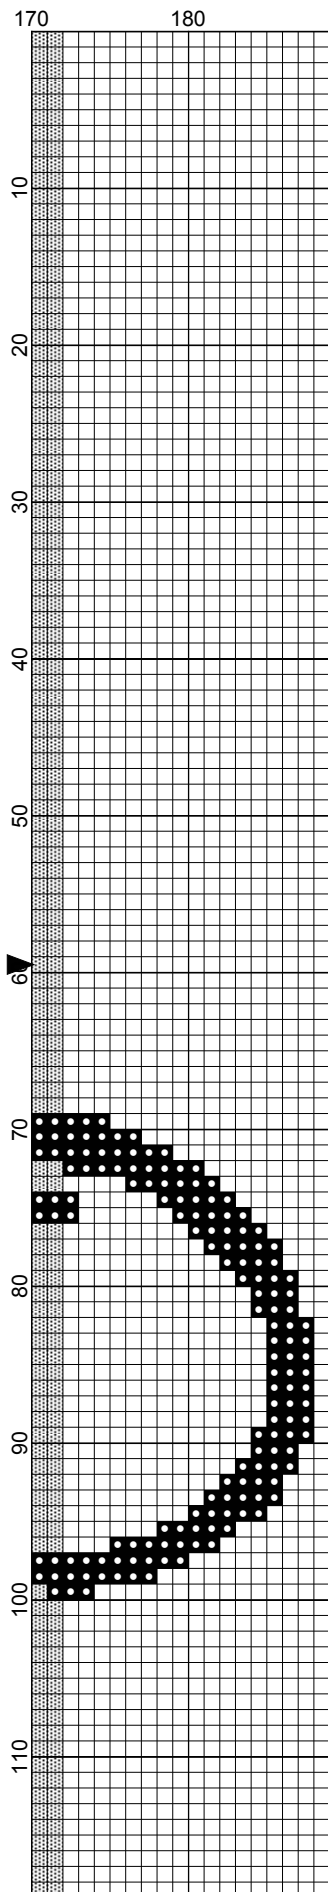

Dragon

Dragon

Dragon

Legend:
■ DMC-310 black

<No Title>

Author: Titcoeur12
Website: <http://www.broderie-passion.net>
Grid Size: 189W x 119H
Design Area: 19,47 cm x 9,95 cm (184 x 94 stitches)

Legend:

■ [2] DMC-310 black